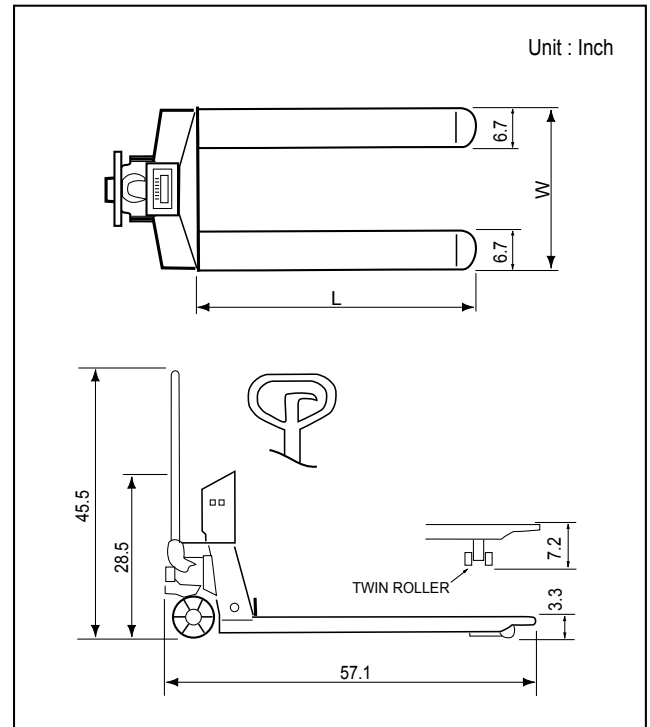

CPS Series

Pallet Jack SCALE

- Easy to Use
- Built-in Printer
- Solidly Constructed

Designed & Built to Last!

CAS
S • C • A • L • E

CPS Series Pallet Jack Scale

Features

- Easy Operation
- Versatile for any size room
- Heavy Duty for any size job
- Enhanced Stability
- Built-in printer
- CI-2001B Indicator
 - Kg/lb Switchable
 - LCD with Backlight
 - Rechargeable Battery
- Legal for Trade Model - COC # 09-003
 - 3,000 x 1 lb (CPS-1)
 - 5,000 x 2 lb (CPS-2)

Specifications

Weighing Capacity	CPS-1	3,000 x 1 lb - Legal for Trade
	CPS-2	5,000 x 1 lb
		5,000 x 2 lb - Legal for Trade
Measurement Type	CI-2001B Indicator, Load Cell	
Power Source	Rechargeable Battery , 6V	
Display Type	5 Digit LCD (1 inch High)	
Display Designators	Zero, Net, Stable, Low Batt, kg/lb	
Accessories	Battery Charger Included	

Dimensions

Model	A	B	C
W	21.3	24.4	27.8
L	42.5	42.5	47.2
H	45.5	45.5	45.5

Models A & B are special order

CAS USA Corporation
Corporate Office
 99 Murray Hill Parkway
 East Rutherford, NJ 07073
 Tel: (201) 933-9002
 Fax: (201) 933-9025
<http://www.cas-usa.com>