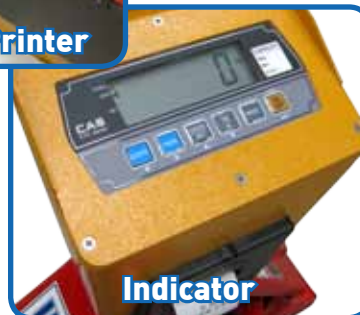

CAS USA Corporation
Corporate Office
99 Murray Hill Parkway
East Rutherford, NJ 07073
Tel: (201) 933-9002
Fax: (201) 933-9025
<http://www.cas-usa.com>